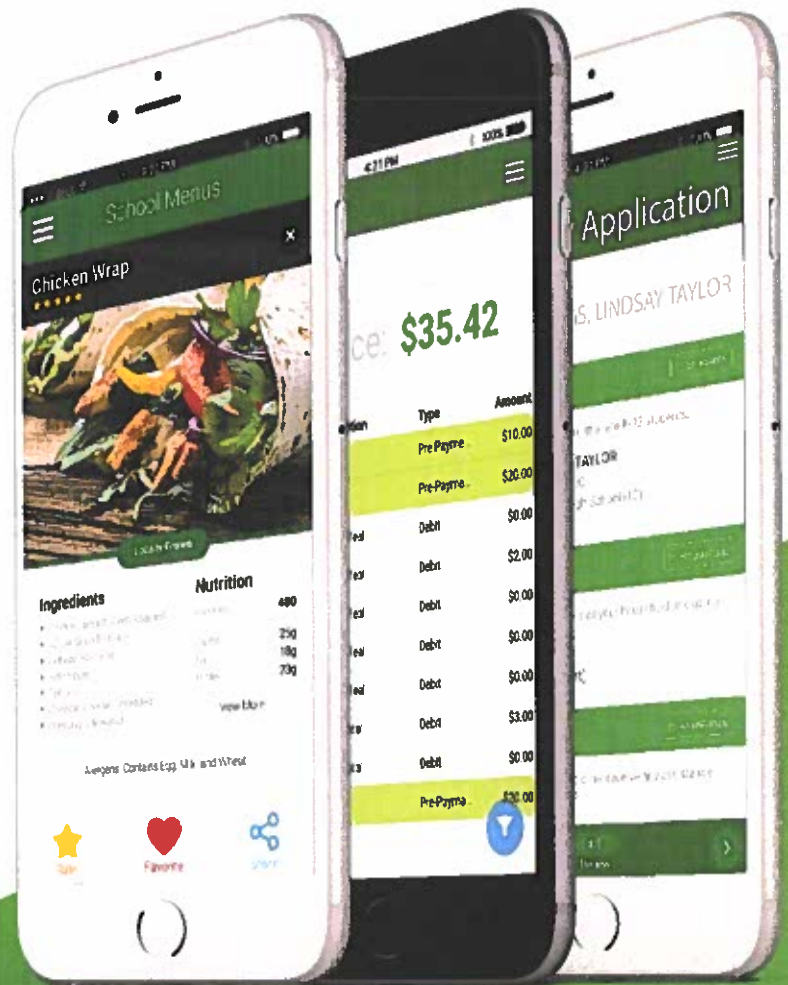

SCHOOLMESSENGER

SISTEMA DE NOTIFICACIÓN DE EMERGENCIA DE CFISD

¡Manténgase informado con importantes mensajes escolares en la palma de la mano!

**ENVÍE EL MENSAJE
DE TEXTO
"Y" AL 67587**

**OPTE HOY MISMO
RECIBIR
NOTIFICACIONES
VÍA SMS**

SCHOOLMESSENGER®

CFISD

schoolcafé

One app for your entire cafeteria

APPLY FOR FREE & REDUCED MEALS

Applying for free and reduced meal benefits has never been easier. Apply, submit, and track your application status from start to finish.

SEE NUTRITIONAL INFO

Check menus, see nutritional information and allergens. Students can rate and favorite menu items all from their phone.

MANAGE BALANCES

Make payments, view purchase history, and receive low balance alerts. For convenience, setup automatic payments to replenish their cafeteria funds.